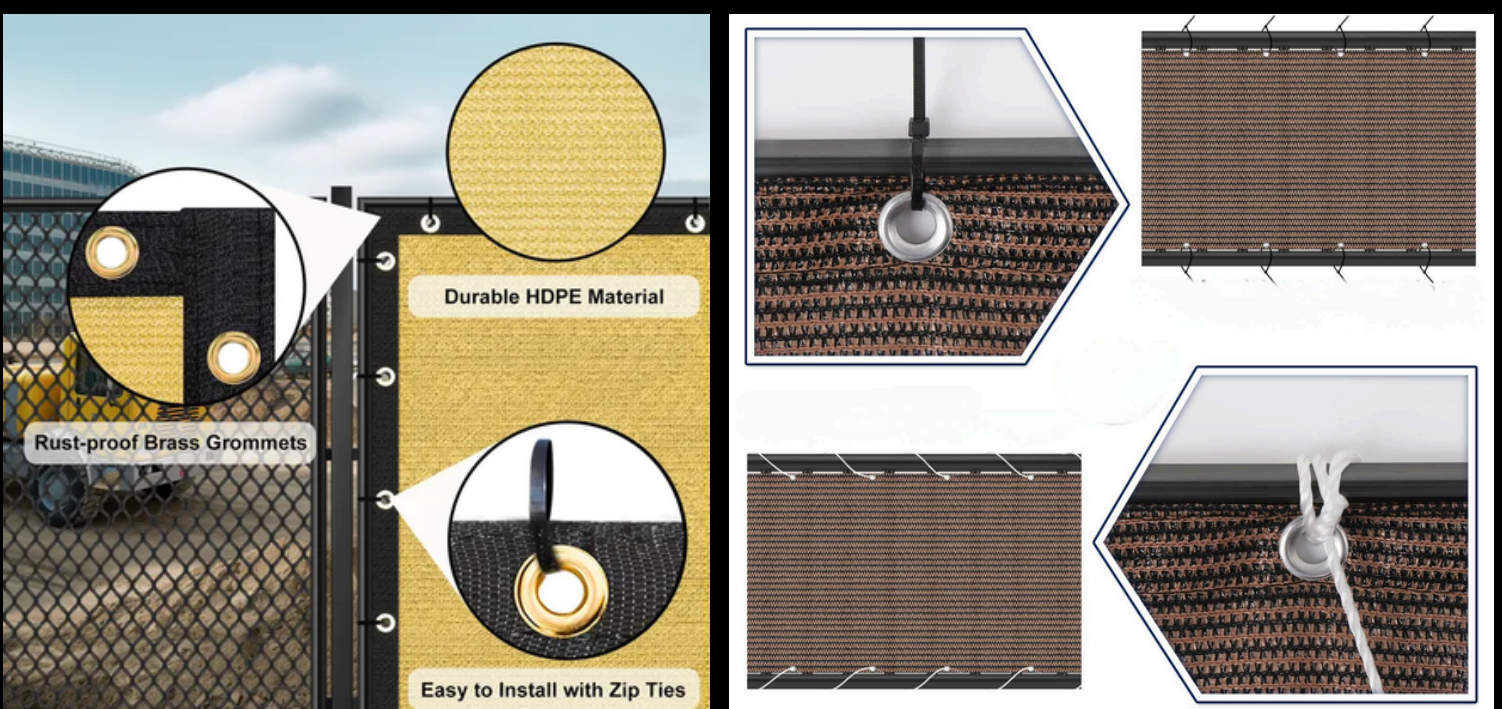

The mesh structure allows air to pass through while reducing visibility from neighbors or nearby streets. This makes the backyard feel more comfortable and secure. Additionally, HDPE screens help block sunlight and wind, making patios, gardens, and outdoor seating areas more enjoyable throughout the year.

Also Read: [How to Install HDPE Privacy Fence Screens?](#)

2. Balcony and Apartment Privacy

Urban living often means sharing close spaces with neighbors. An **HDPE Privacy Fence Screen** provides an effective solution for balconies, terraces, and apartment railings. By attaching the screen to balcony railings, residents can enjoy more privacy while still allowing airflow and natural light.

These screens also help reduce dust and wind, creating a more pleasant outdoor area in high-rise buildings or crowded residential complexes.

3. Construction Site Enclosures

Another important application of the **HDPE Privacy Fence Screen** is on construction sites. Contractors frequently install these screens around temporary fences to protect the site from outside visibility and prevent debris from spreading.

In addition to improving privacy, the screen helps control dust and wind, which is particularly useful in urban construction zones. It also improves site organization by clearly marking restricted areas and enhancing overall safety for workers and pedestrians.